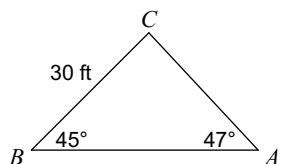

JCTC MAT 150 Extra Credit- Law of Sines

© 2022 Kuta Software LLC. All rights reserved.

For practice, determine all sides and angles of each triangle using the Law of Sines. Later, you will need to correctly complete a one-question quiz to earn the 1% extra credit. This can be done during class (after new material), another time during the school day, or before or after school. You may have additional, unlimited attempts, but none after FRIDAY, DECEMBER 2nd.

1)

2)

3)

4)

JCTC MAT 150 Extra Credit- Law of Sines

© 2022 Kuta Software LLC. All rights reserved.

For practice, determine all sides and angles of each triangle using the Law of Sines. Later, you will need to correctly complete a one-question quiz to earn the 1% extra credit. This can be done during class (after new material), another time during the school day, or before or after school. You may have additional, unlimited attempts, but none after FRIDAY, DECEMBER 2nd.