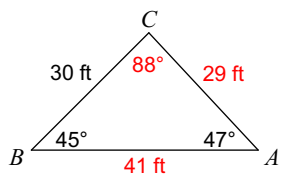

JCTC MAT 150 Extra Credit- Law of Sines

© 2022 Kuta Software LLC. All rights reserved.

For practice, determine all sides and angles of each triangle using the Law of Sines. Later, you will need to correctly complete a one-question quiz to earn the 1% extra credit. This can be done during class (after new material), another time during the school day, or before or after school. You may have additional, unlimited attempts, but none after FRIDAY, DECEMBER 2nd.

1)